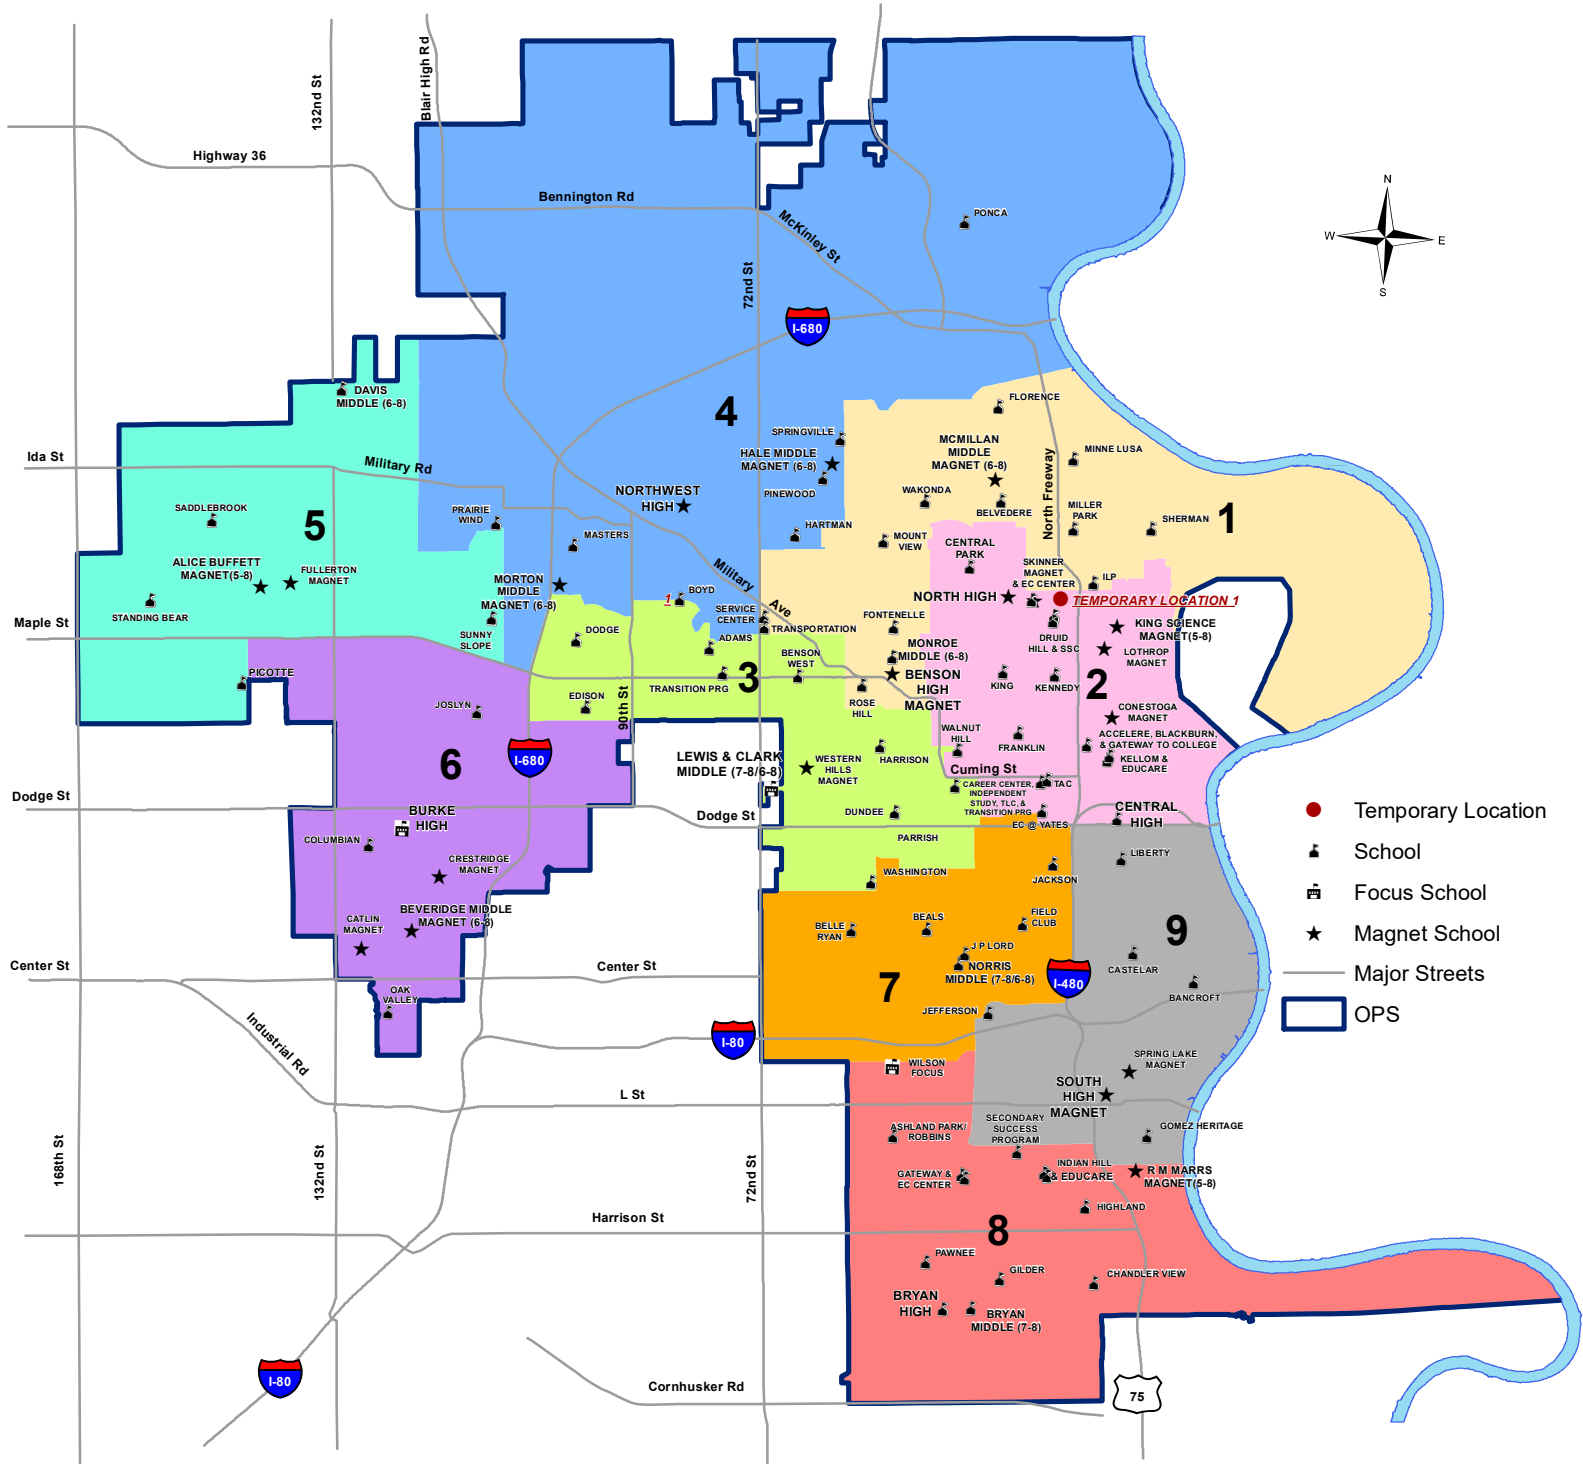

Omaha Public Schools

Board of Education: 2018

Created by OPS Division of Research 2018
*Boundaries are a result of LB 125 (2013)
Disclaimer: School placement confirmation
can only be officially confirmed through the
Student Placement Office at 531-299-0302.